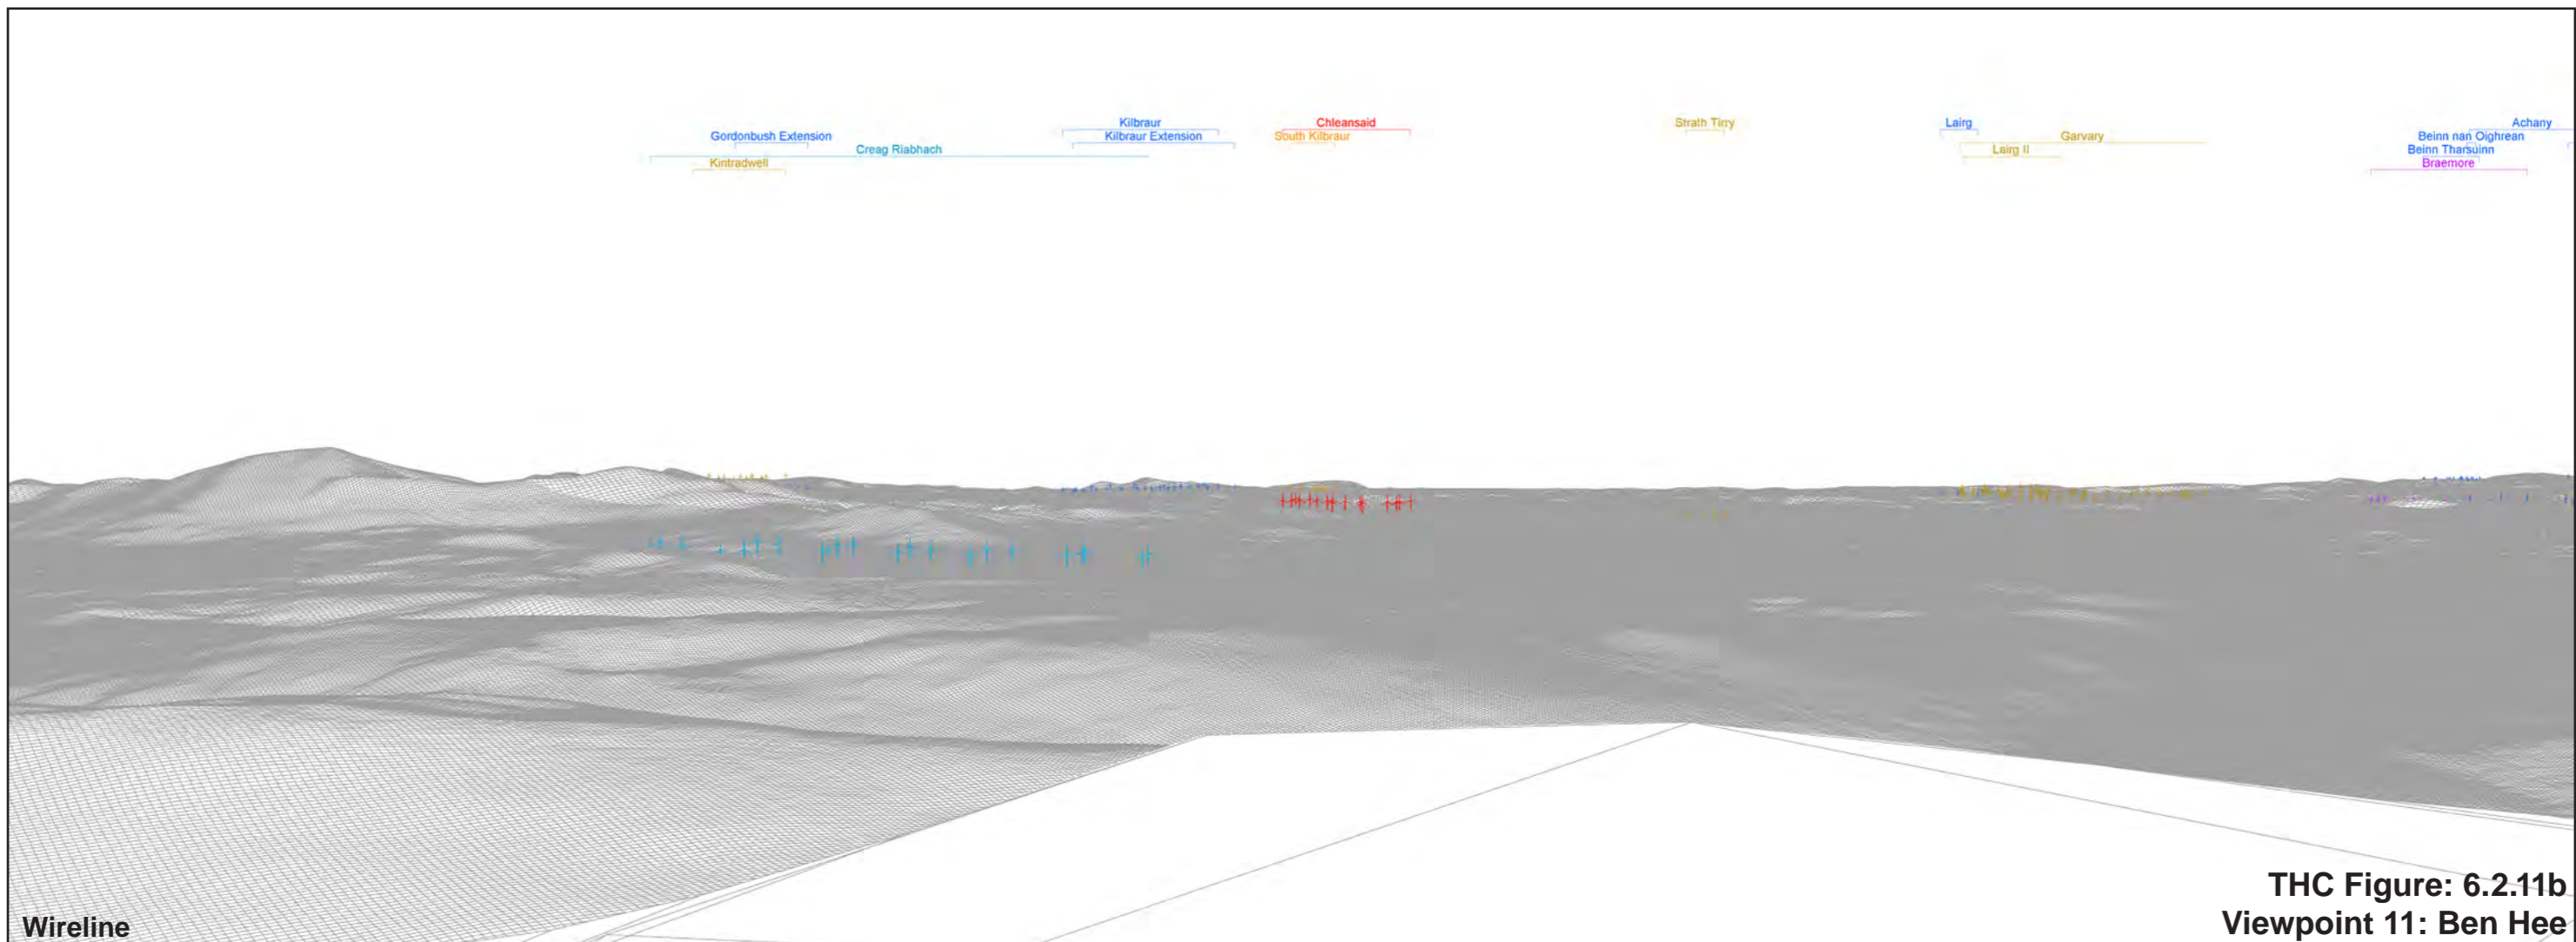

Camera: Sony ILCE-7RM3
Focal Length: 50mm vertical (27°) x 28mm horizontal (65.5°)
Camera height: 1.5 m

Photography Date: 21/04/2021
Photography Time: 17:20

The images contained on this page and the following page are not representative of scale and distance from the actual viewpoint and show the wind farm development in its wider landscape context only.

Existing View

Wireline

THC Figure: 6.2.11b
Viewpoint 11: Ben Hee

OS reference: 242654E 933940N
Distance to nearest turbine: 23.35 km

Camera: Sony ILCE-7RM3
Focal Length: 50mm
Camera height: 1.5 m

Photography Date: 21/04/2021
Photography Time: 17:20

Chleansaid Wind Farm
THC Figure: 6.2.11c
Viewpoint 11: Ben Hee

When viewed at a comfortable arm's length (approx. 500mm), this printed image is representative of our detailed central vision, but is not representative of scale and distance.

This image should be viewed at a comfortable arm's length (approx. 500mm)

OS reference: 242654E 933940N
 Distance to nearest turbine: 23.35 km

Camera: Sony ILCE-7RM3
 Focal Length: 75mm
 Camera height: 1.5 m