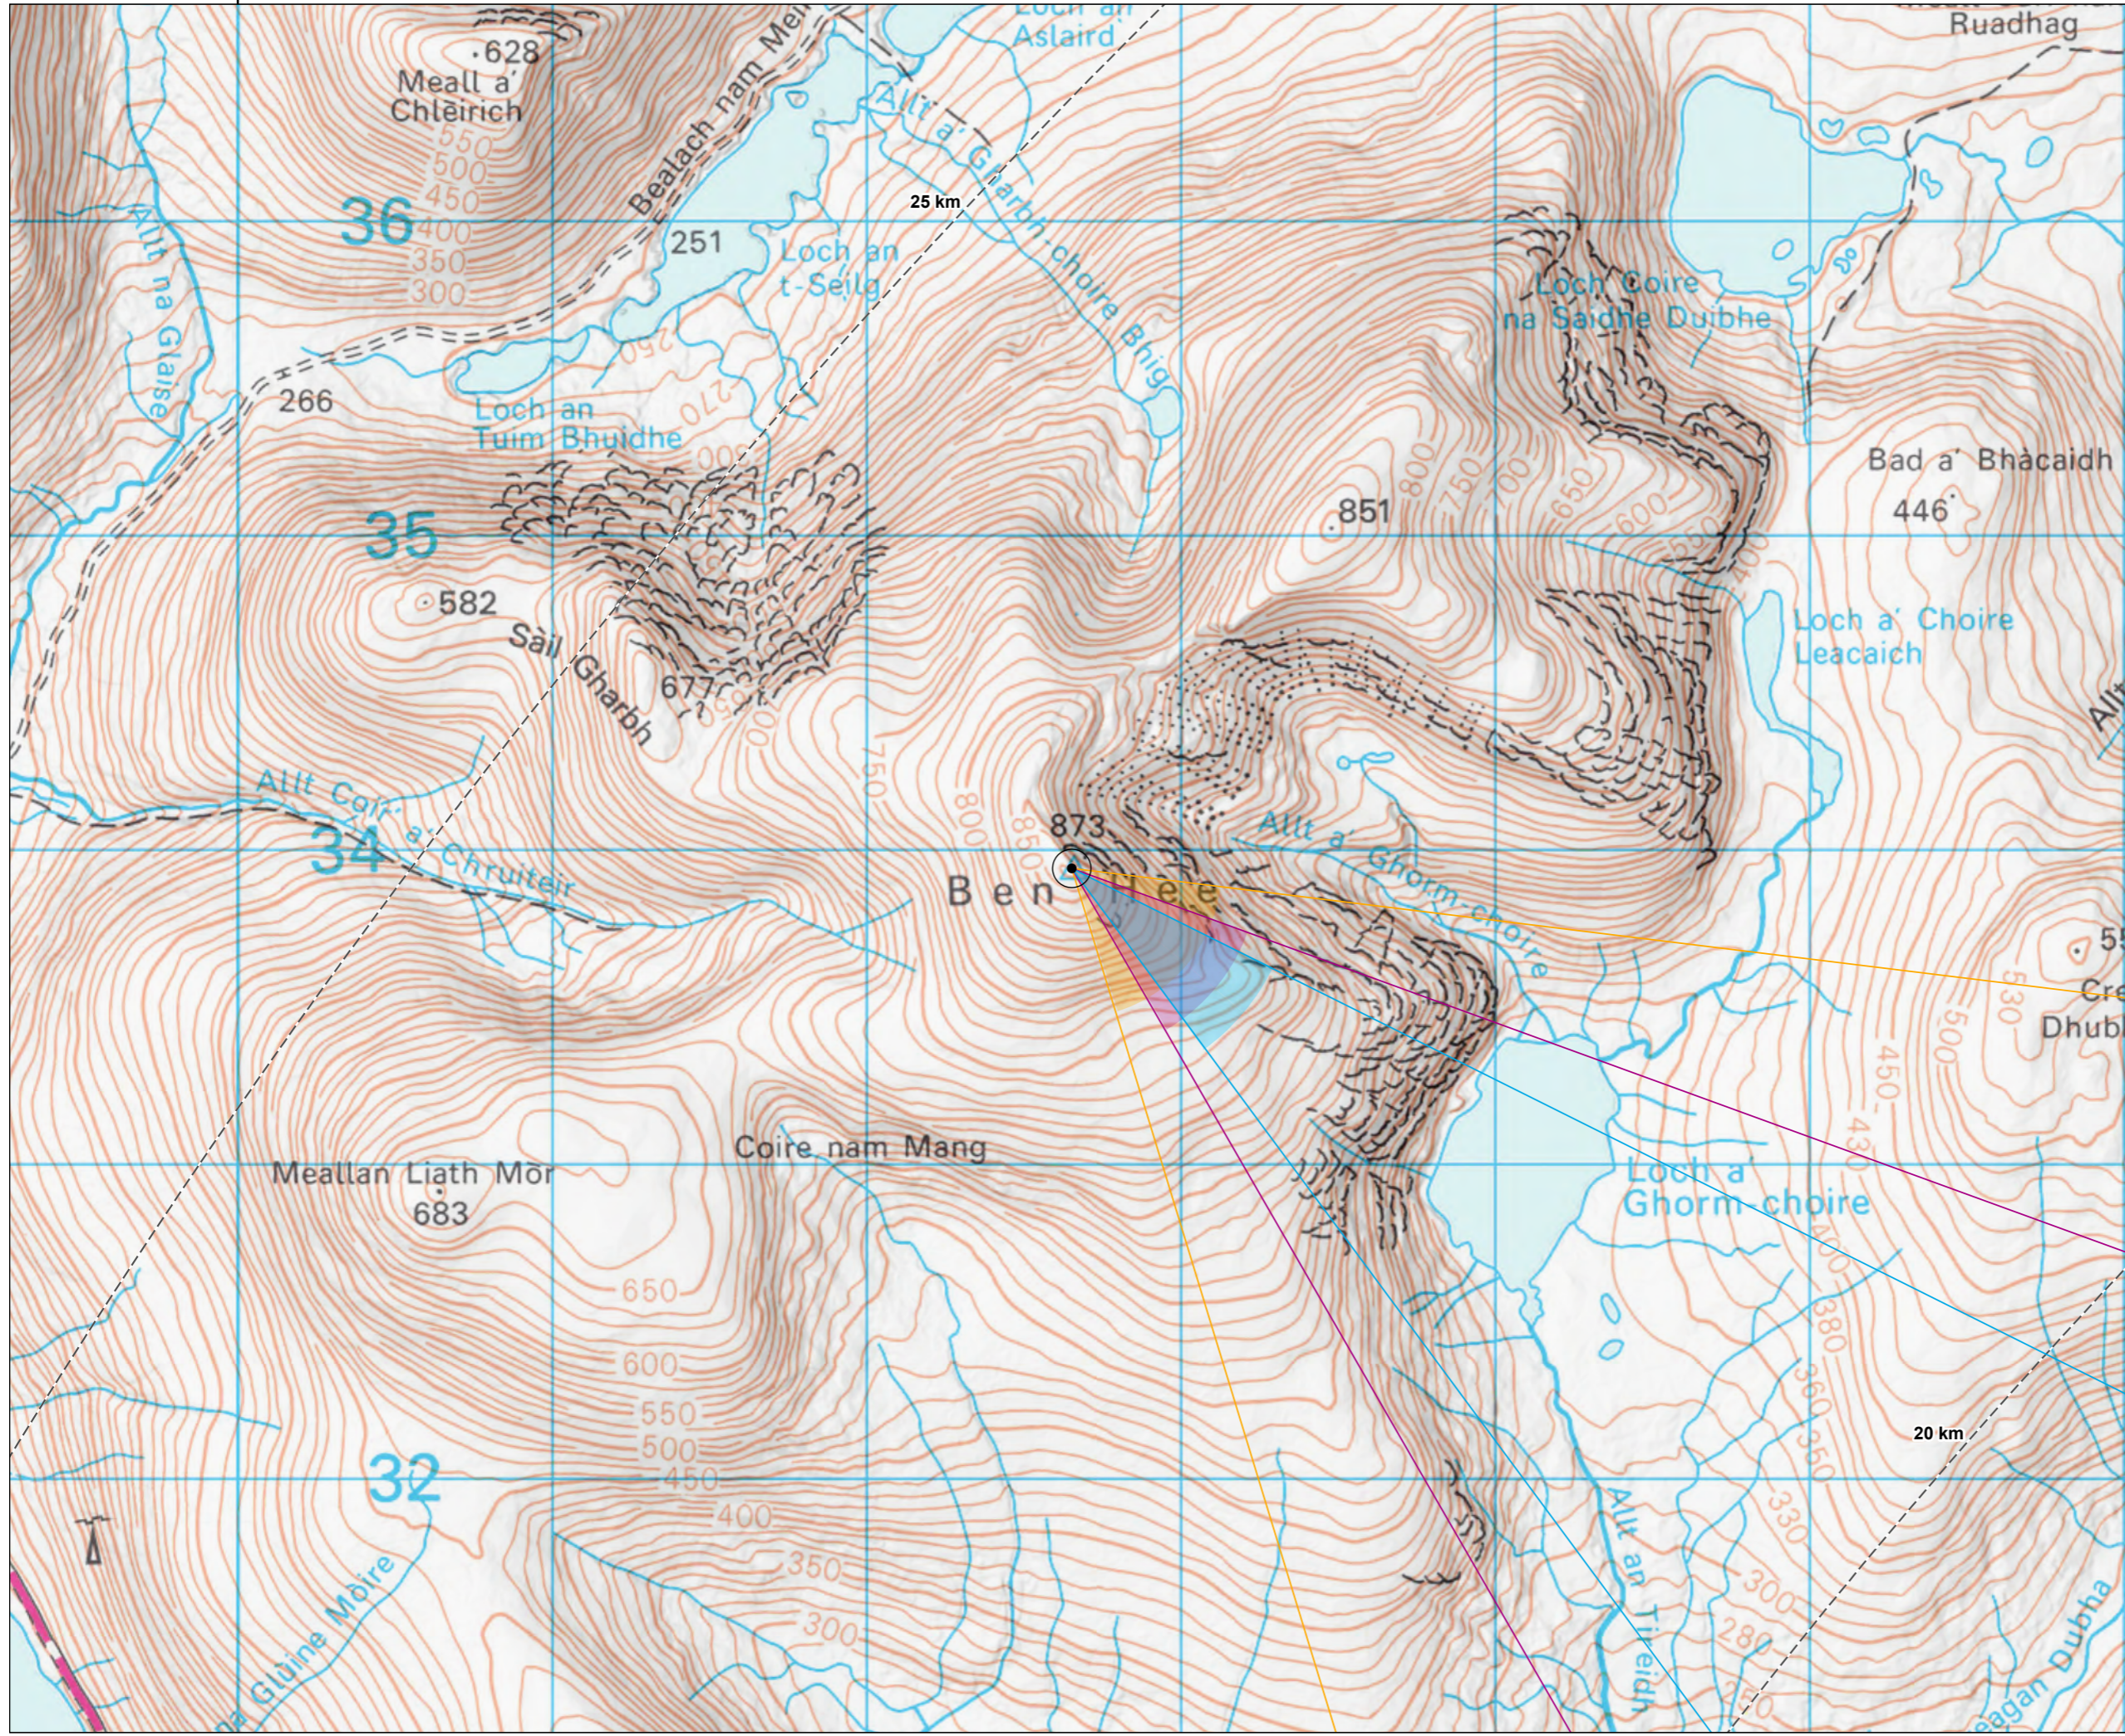

240000 241000 242000 243000 244000 245000 246000

936000
935000
934000
933000
932000

- Legend:**
- Site Boundary
 - ⊕ Proposed Turbine Locations
 - 5 km Intervals from Outer Turbines
 - 45 km LVIA Study Area
 - ∠ 27° Field of View
 - ∠ 39.6° Field of View
 - ∠ 65.5° Field of View

AOD: 865 m
 E: 242654 N: 933940
 Nearest Chleansaid turbine: 16
 Distance to nearest turbine: 23.35 km

VP11 - This viewpoint is located at the summit of Ben Hee. The summit is generally approached from the west via the A838.

Notes:
 This map contains data from the following sources:
 ESB, RSK, LUC, NatureScot, SUSTRANS, LDWA, HLC

Coordinate System: British National Grid
 Projection: Transverse Mercator
 Datum: OSGB 1936
 Units: Meter

Existing View

Wireline

THC Figure: 6.2.11b
Viewpoint 11: Ben Hee

OS reference: 242654E 933940N
Distance to nearest turbine: 23.35 km

Camera: Sony ILCE-7RM3
Focal Length: 50mm
Camera height: 1.5 m

Photography Date: 21/04/2021
Photography Time: 17:20